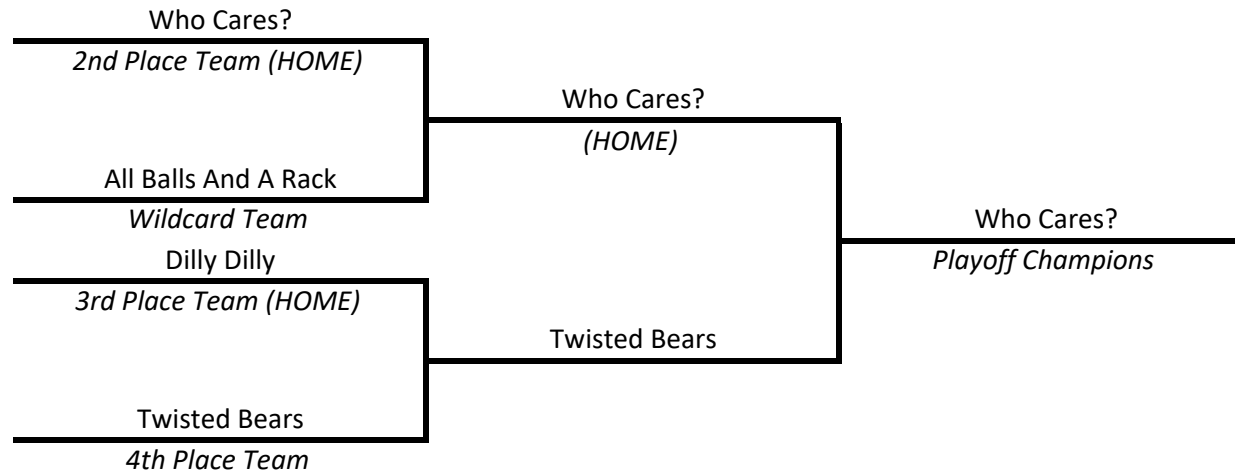

★ PLAYOFFS ★

SILVER TIER

Divisions Of 9 To 13 Teams

**Division Champions (First Place At The End Of The Session) AND
Playoff Champions Advance To The World Qualifier Tournament**

WILDCARD TEAMS

- Molan Labe
- That One Team
- Rack & Balls
- All Balls And A Rack

**INELIGIBLE FOR
WILDCARD DRAW**

- The Pit Of Misery
- Rackless Behavior
- Danny K's
- Cues Your Daddy

Division Champions: Whiskey Business

Please see the schedule on your APA Online Member Services account to see when you play